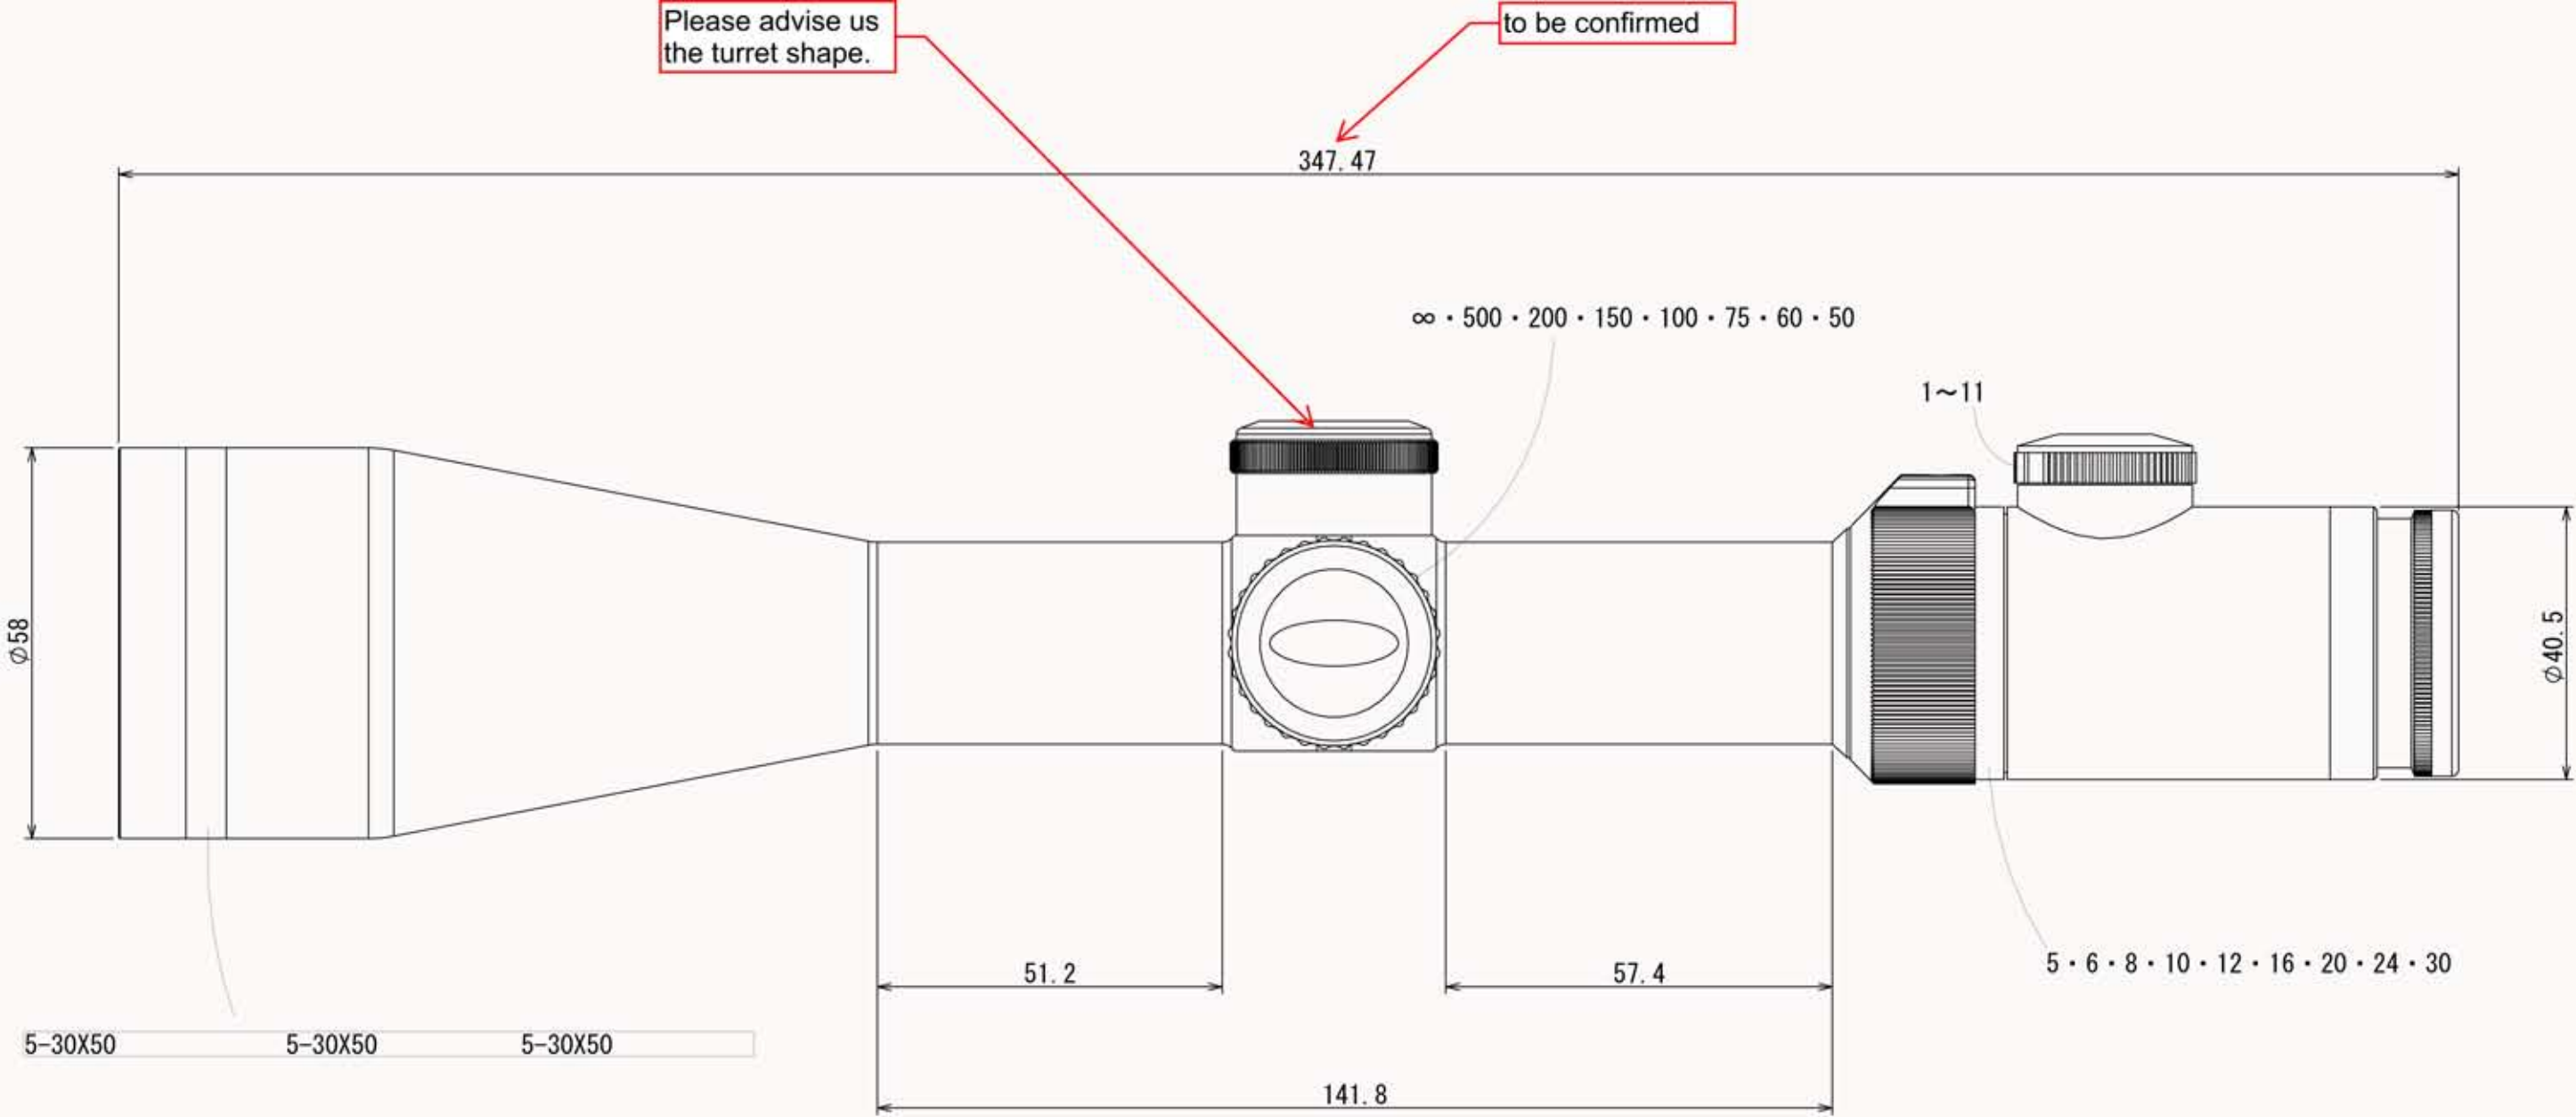

Please advise us the turret shape.

to be confirmed

DDoptics
FV305MELSG

2010. 10. 28